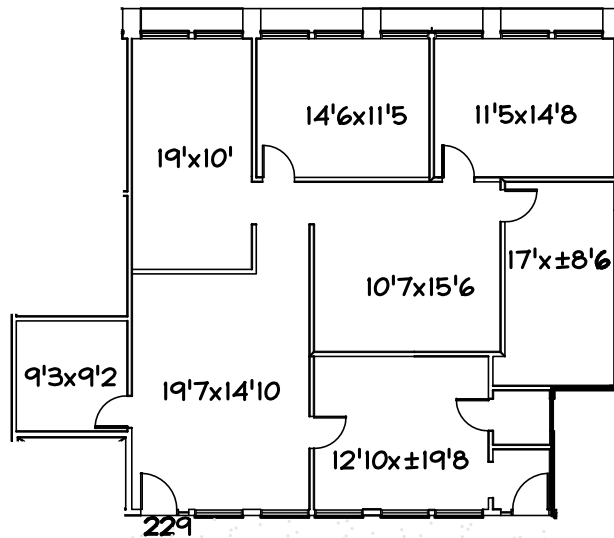

FLOOR PLAN

3925 N. I-10 Service Road, West
Metairie, Louisiana

ENTRY
Suite 125 - 1,130 rsf

Suite L
11'5x10'7
Suite 109L - 146 rsf

ENTRY
Suite 229 - 1,872 rsf

*NOTE: Price includes electric
and janitorial.

SCALE: 1/16"=1'-0"