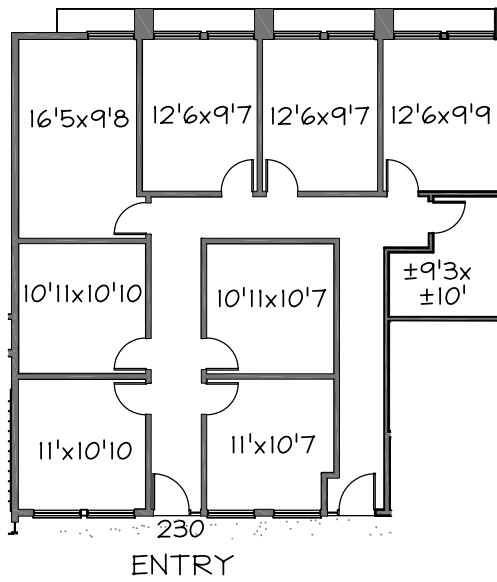

FLOOR PLAN

3925 N. I-10 Service Road, West
Metairie, Louisiana

Suite 230 - 1667 rsf

*NOTE: Price includes electric
and janitorial.

SCALE: 1/16"=1'-0"