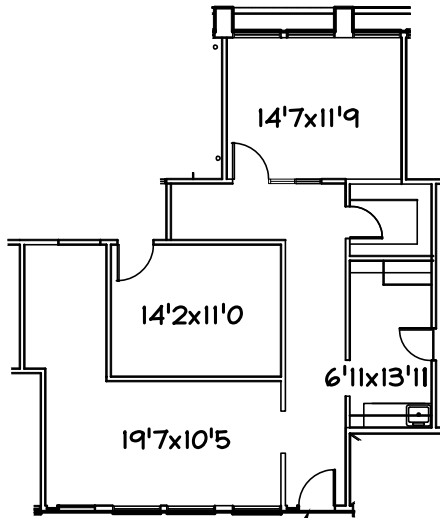

FLOOR PLAN

3925 N. I-10 Service Road, West
Metairie, Louisiana

ENTRY
Suite 125 - 1,130 rsf

Suite L
11'5x10'7
Suite 109L - 146 rsf

ENTRY
Suite 229 - 1,872 rsf

*NOTE: Price includes electric
and janitorial.

SCALE: 1/16"=1'-0"