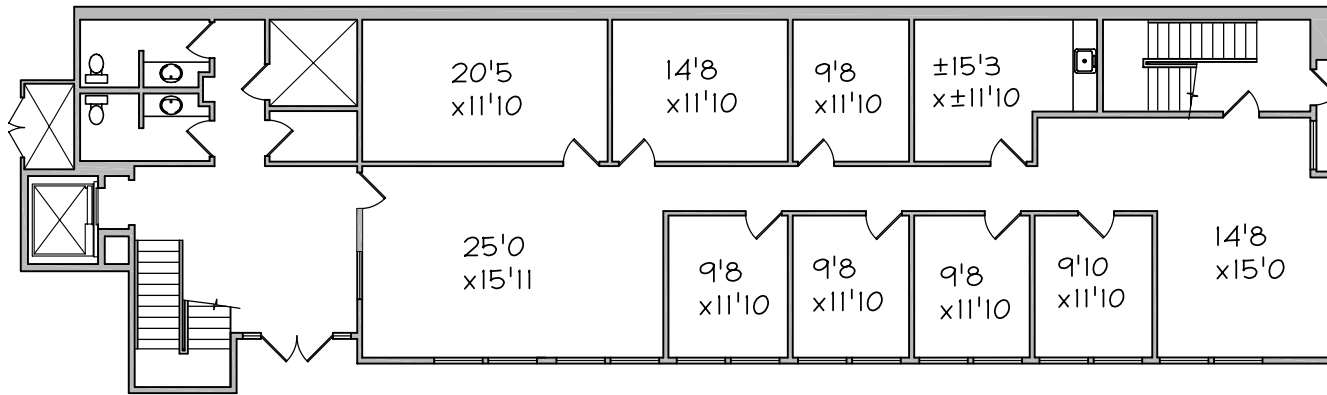

FLOOR PLAN

3945 N. I-10 Service Road West
Metairie, LA 70002

First Floor 2,545 rsf

Includes Electric & Janitorial

SCALE: 1/16" = 1'-0"