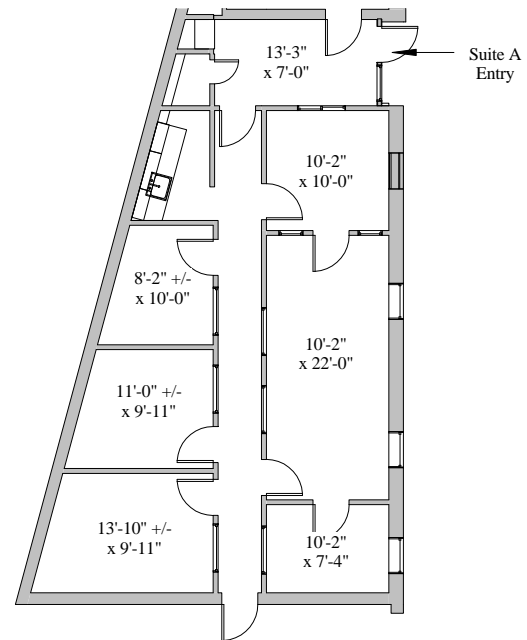

FLOOR PLAN

4641 FAIRFIELD STREET
METAIRIE, LA

Suite A - 1,401 rsf

SCALE: 1/16" = 1'-0"
page 1