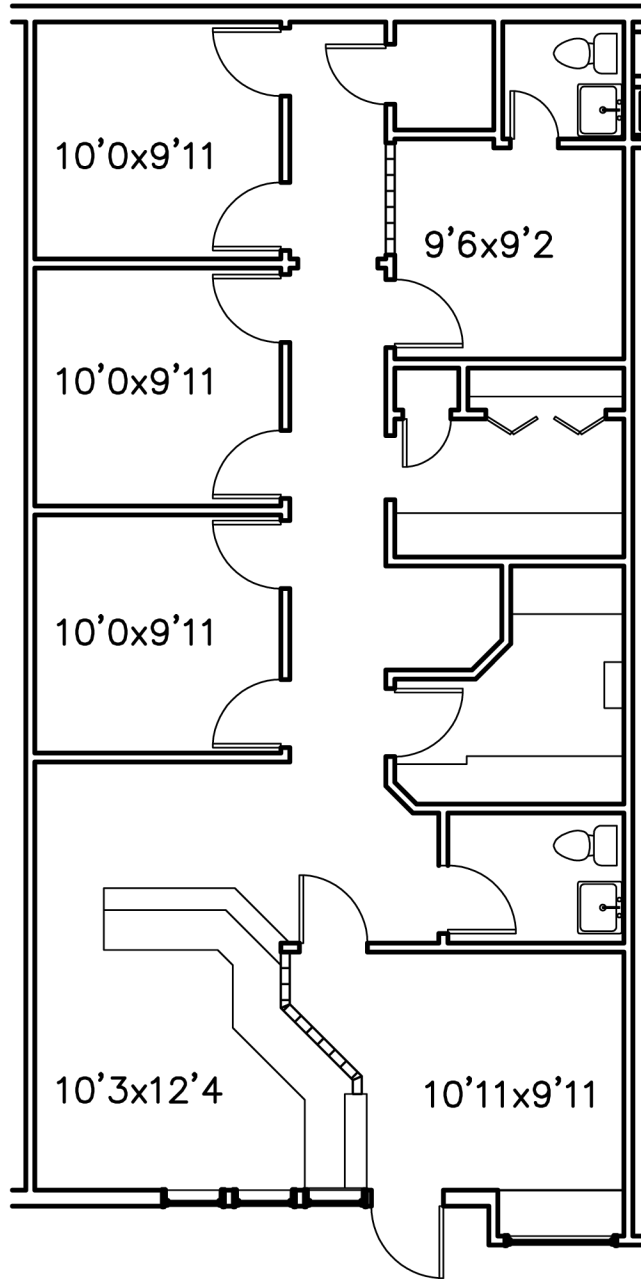

# FLOOR PLAN

2221 Transcontinental Drive  
Metairie, LA

Suite C - 1,253 rsf

SCALE: 1/8"=1'-0"