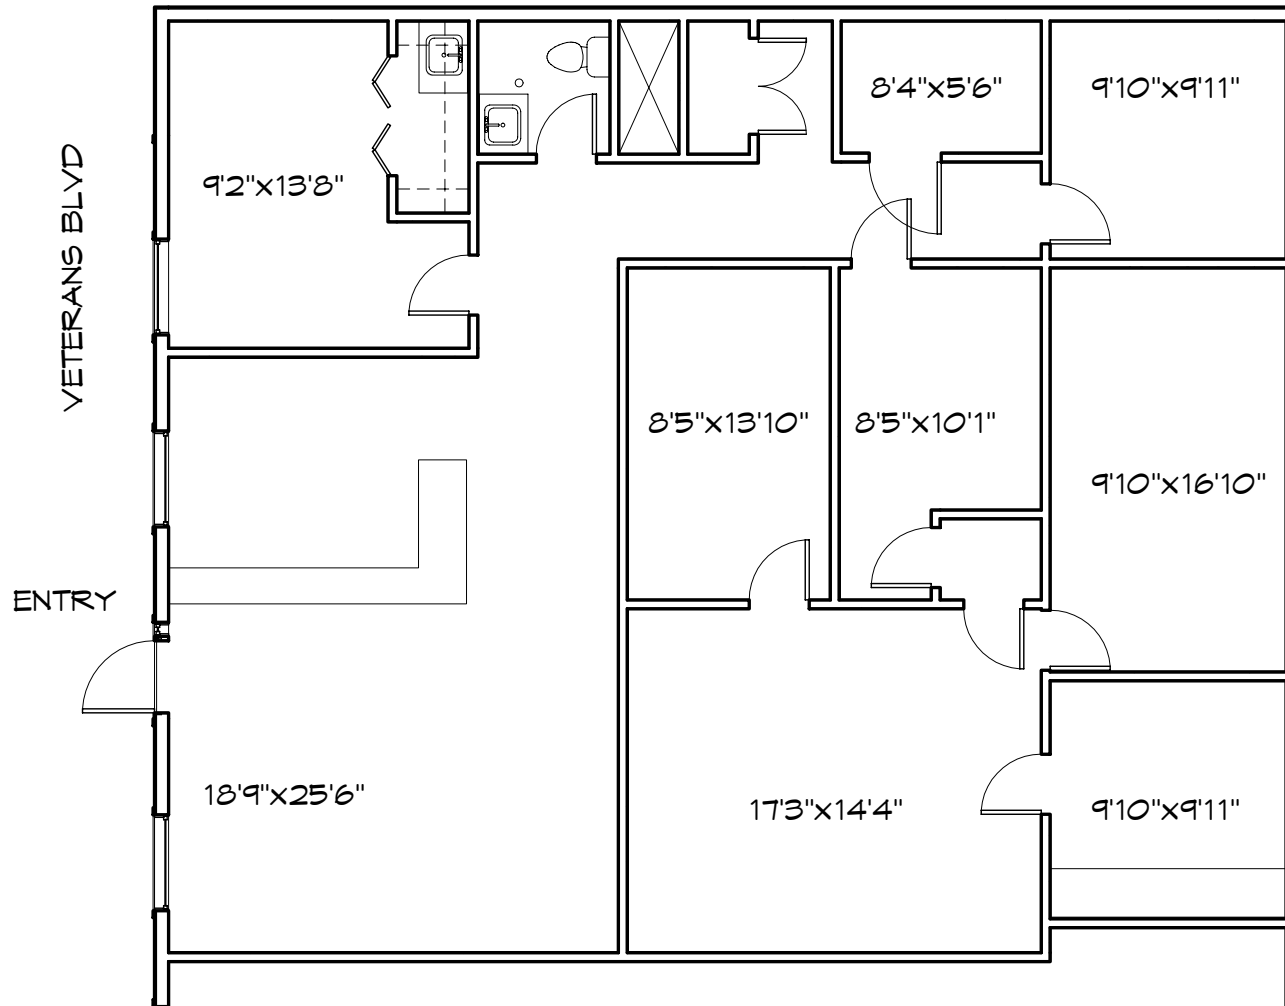

FLOOR PLAN

WHITE WATER CREEK SHOPPING CENTER
6824 VETERANS BOULEVARD, METAIRIE, LOUISIANA

SUITE 200B
+/-1,837 TOTAL RSF

SCALE: 1/8"=1'-0"