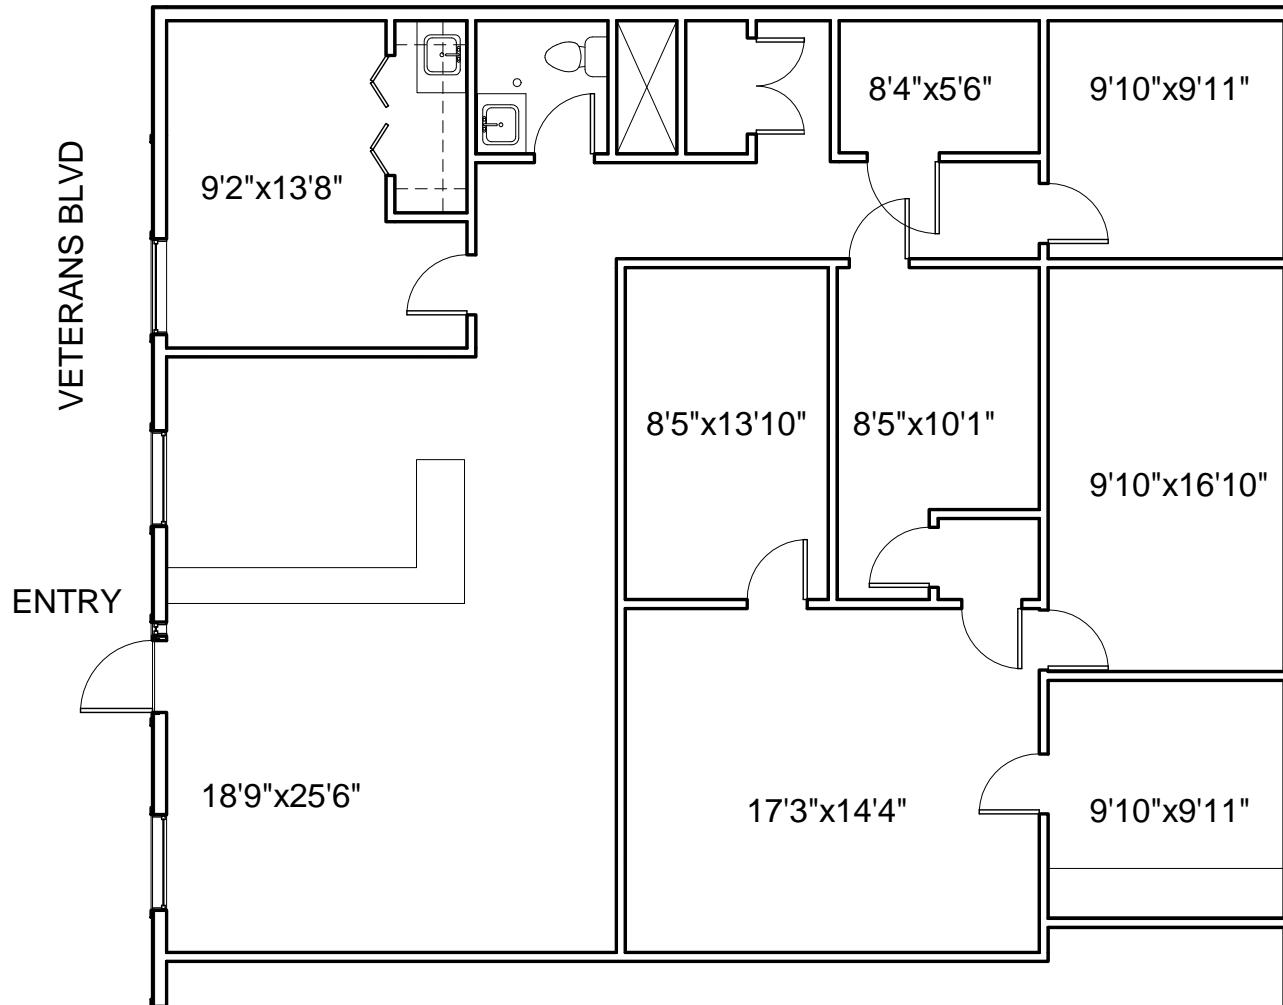

FLOOR PLAN

WHITE WATER CREEK SHOPPING CENTER
6824 VETERANS BOULEVARD, METAIRIE, LOUISIANA

SUITE 200B
+/-1,876 TOTAL RSF

SCALE: 1/8"=1'-0"