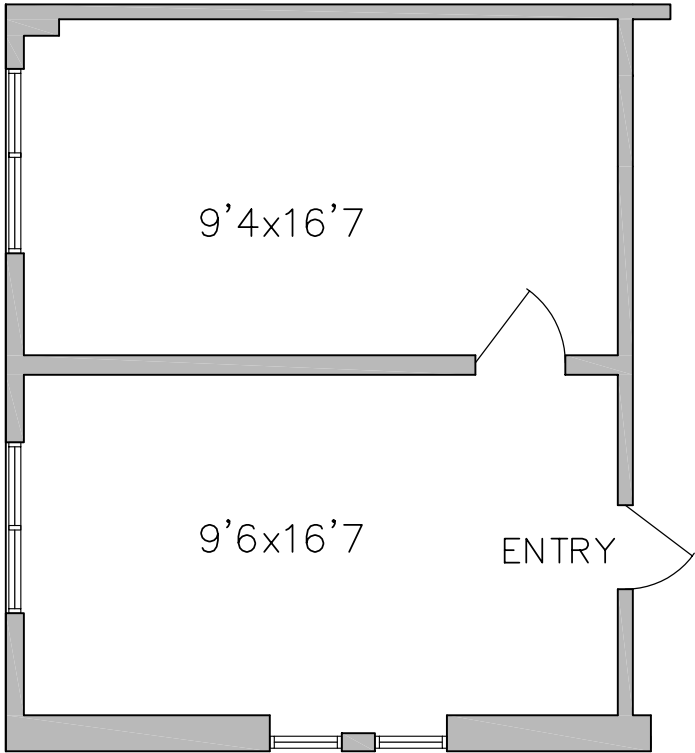

# FLOOR PLAN

3925 Ford Street  
Metairie, Louisiana

Suite A - 400 rsf

Suite D - 531 rsf

2nd Floor - No Elevator

SCALE: 3/16"=1'-0"