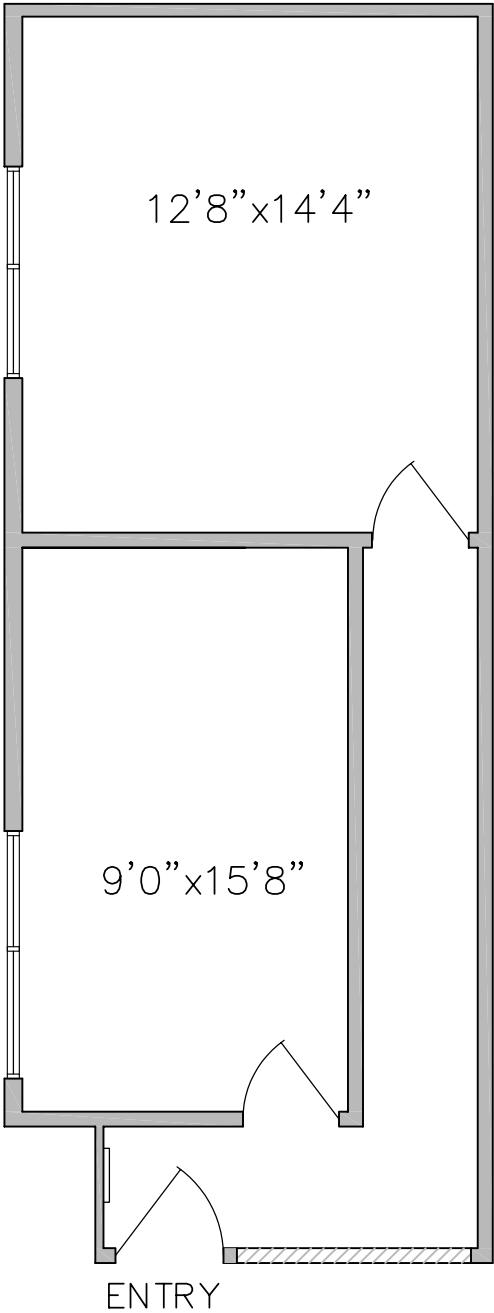

# FLOOR PLAN

3925 Ford Street  
Metairie, Louisiana

Suite A - 400 rsf

Suite D - 531 rsf

2nd Floor - No Elevator

SCALE: 3/16"=1'-0"