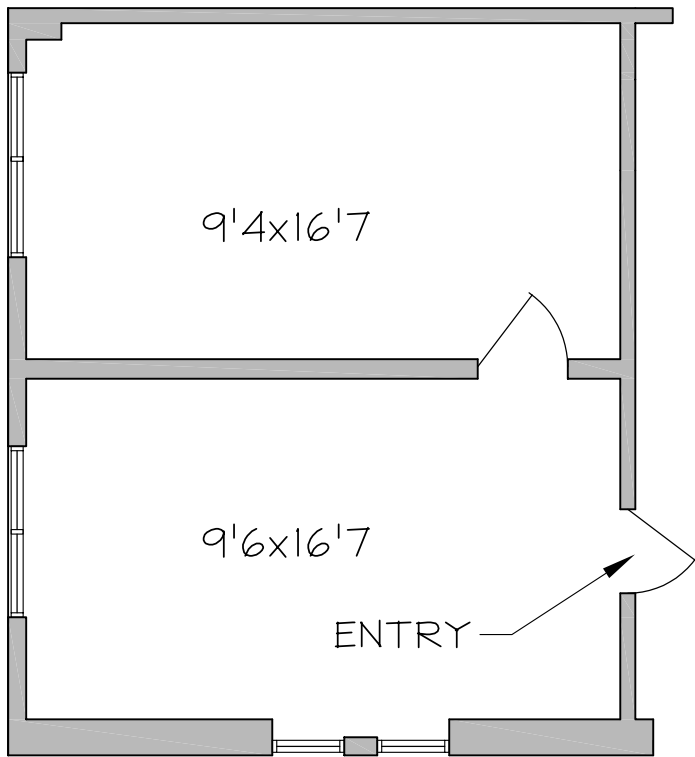

FLOOR PLAN

3925 Ford Street
Metairie, Louisiana

Suite A - 400 rsf

ENTRY

Suite D - 531 rsf

2nd Floor - No Elevator

SCALE: 3/16"=1'-0"