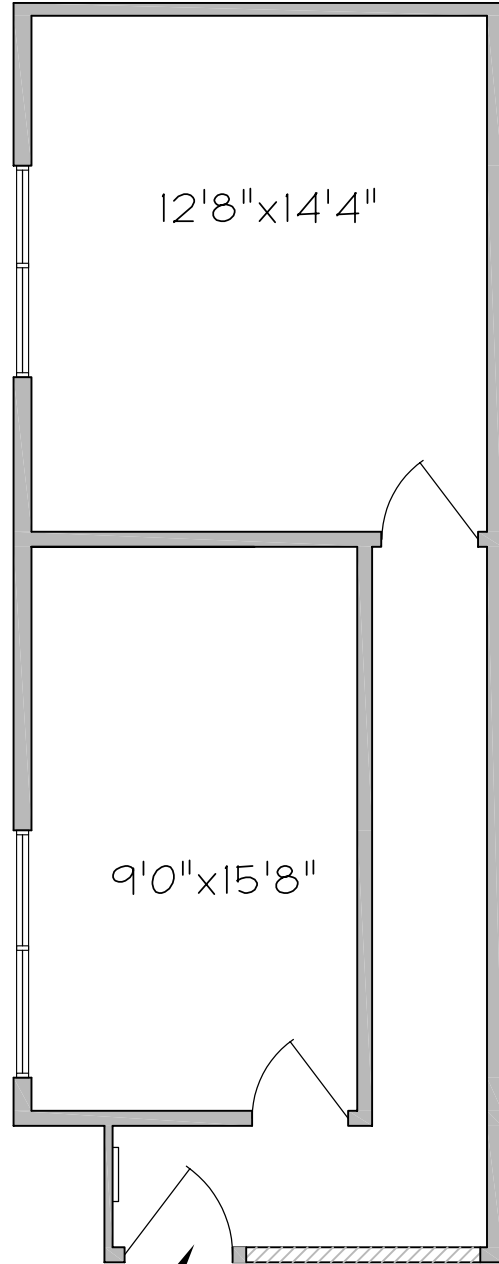

FLOOR PLAN

3925 Ford Street
Metairie, Louisiana

Suite A - 400 rsf

ENTRY

Suite D - 531 rsf

2nd Floor - No Elevator

SCALE: 3/16"=1'-0"