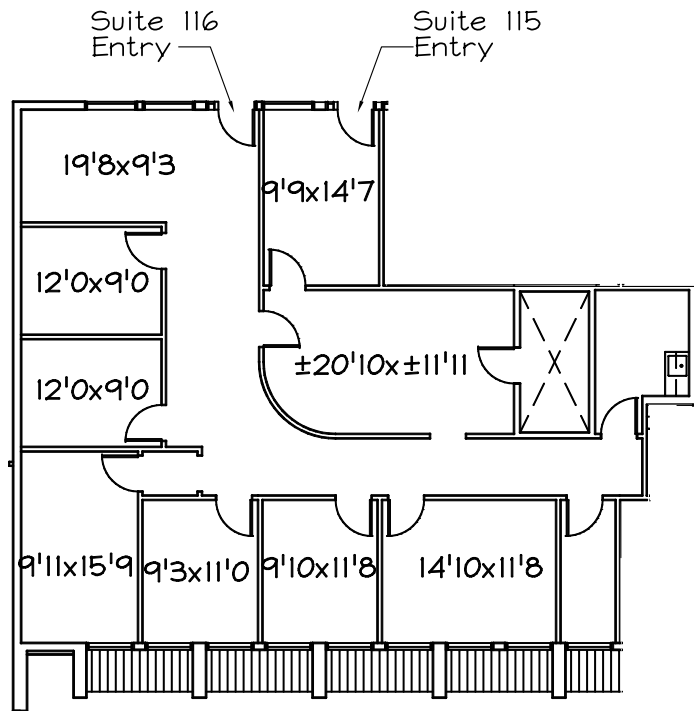

FLOOR PLAN

2200 Veterans Boulevard
Kenner, Louisiana

Suite 211 - 1,285 rsf

Suite 115/116 - 2,175 rsf