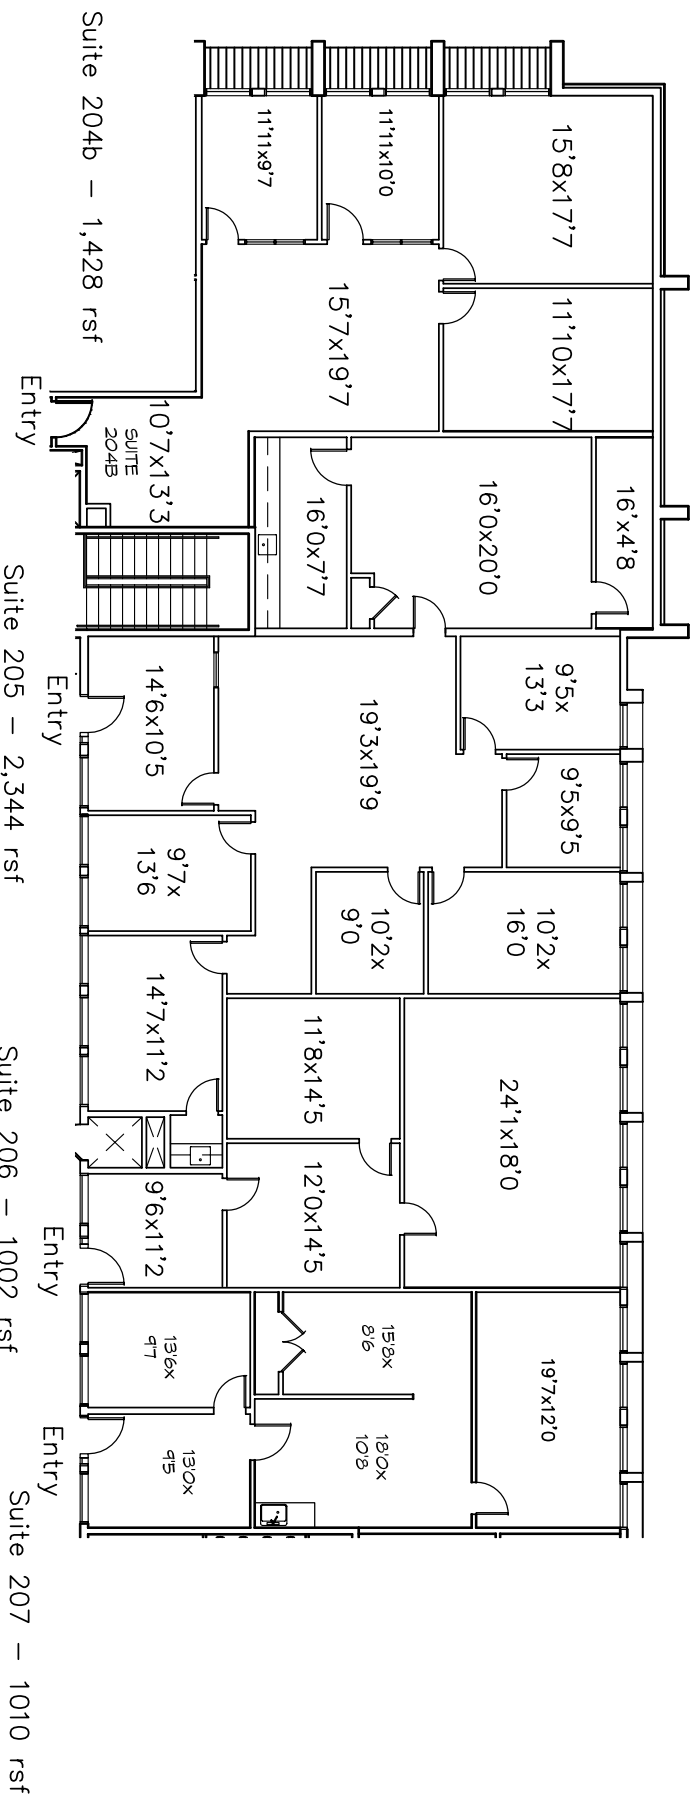

# FLOOR PLAN

2200 Veterans Boulevard  
Kenner, Louisiana

(available 5/1/10)

# FLOOR PLAN

2200 Veterans Boulevard  
Kenner, Louisiana

Suite 214 - 2,399 rsf