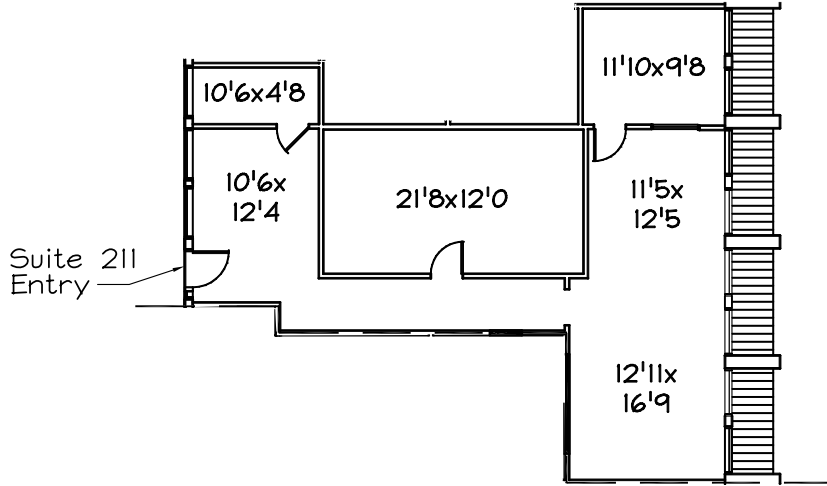

FLOOR PLAN

2200 Veterans Boulevard
Kenner, Louisiana

Suite 211 - 1,285 rsf

Suite 115/116 - 2,175 rsf