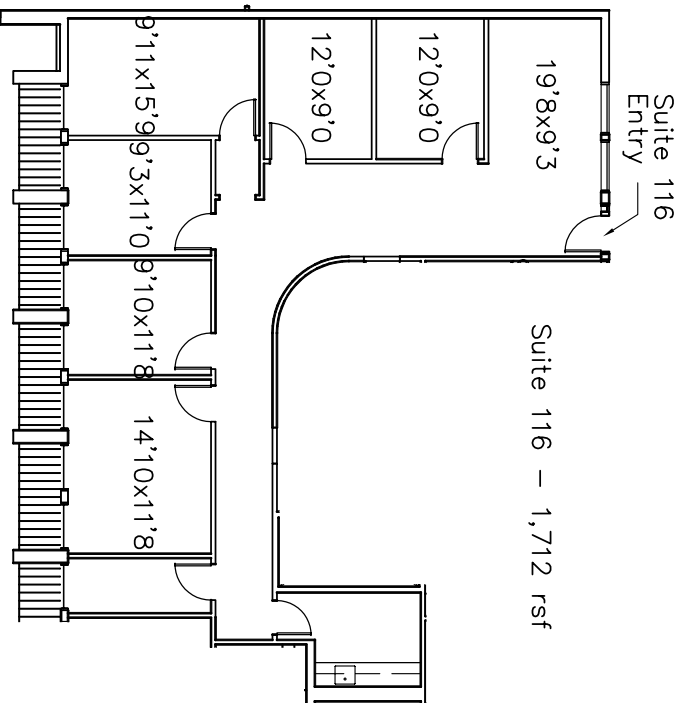

# FLOOR PLAN

2200 Veterans Boulevard  
Kenner, Louisiana

(available 5/1/10)

# FLOOR PLAN

2200 Veterans Boulevard  
Kenner, Louisiana

Suite 214 - 2,399 rsf